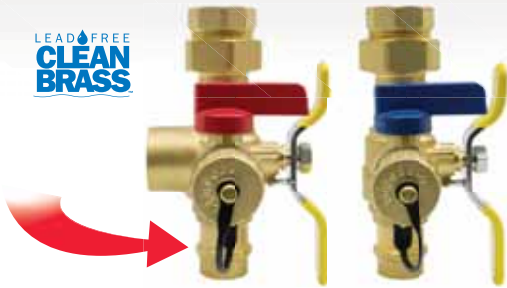

**PRO-CONNECT™
PRESS**

The ISOLATOR®
E·X·P E2
TWH SERVICE VALVES

- Compact version of our original Isolator E-X-P
- Quicker, consistent quality installations
- Fewer leak paths
- Allows for easy cleaning or flushing of any tankless water heater
- Allows for one person diagnostic testing of tankless unit
- IPS union with your choice of **Press**, SWT or IPS connection
- Available with your choice of 3 pressure relief valves

(800) 225-9529

PATENTED TECHNOLOGY

COMPATIBLE WITH POPULAR PRESS TOOLS · GUARANTEED FOR LIFE

The ISOLATOR®
E·X·P E2
TWH SERVICE VALVES

THE FASTEST WAY TO INSTALL ANY TANKLESS WATER HEATER

Prices expire in conjunction with the January 2015 List Price Guide.

EXCLUSIVE WEBSTONE PRODUCTS NOW WITH PRESS CONNECTIONS

PRO-CONNECT PRESS™ THE ISOLATOR® E-X-P E2™

250 CWP

Tankless Water Heater Service Valve Kit
Hot & Cold Set of Full Port Forged Brass Ball Valves
w/ Hi-Flow Hose Drains, Pressure Relief Valve Outlet
& Adjustable Packing Glands - Lead Free

250 CWP

Tankless Water Heater Service Valve Kit
Hot & Cold Set of Full Port Forged Brass Ball Valves
w/ Hi-Flow Hose Drains, Pressure Relief Valve Outlet
& Adjustable Packing Glands - Lead Free

LEAD-FREE BRASS