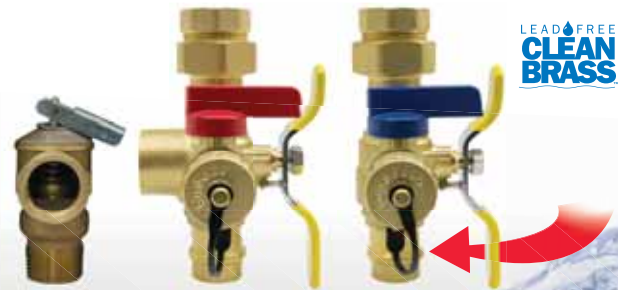

250 CWP

Tankless Water Heater Service Valve Kit
Hot & Cold Set of Full Port Forged Brass Ball Valves
w/ Hi-Flow Hose Drains, Pressure Relief Valve Outlet
& Adjustable Packing Glands - Lead Free

LEAD-FREE BRASS

PRO-CONNECT PRESS™ THE ISOLATOR® E-X-P E2™

250 CWP

Tankless Water Heater Service Valve Kit
Hot & Cold Set of Full Port Forged Brass Ball Valves
w/ Hi-Flow Hose Drains, Pressure Relief Valve Outlet
& Adjustable Packing Glands - Lead Free

LEAD-FREE BRASS

Certified to NSF/ANSI 61-G
& NSF/ANSI 372

SIZE	ITEM #	CTN/CASE	LIST PRICE
INCLUDES COMMERCIAL GRADE PRESSURE RELIEF VALVE (150 PSI/2.7M BTU) & CLOSE NIPPLE			
IPS Union × Press			
3/4"	84443WPR2	1/10	\$167.92
1"	84444WPR2	1/10	\$254.24

PRO-CONNECT PRESS™ THE ISOLATOR® E-X-P E2™

250 CWP

Wall Hung & Combi Boiler Service Valve Kits
Hot & Cold Set of Full Port Forged Brass Ball Valves
w/ Hi-Flow Hose Drains, Pressure Relief Valve Outlet
& Adjustable Packing Glands - Lead Free