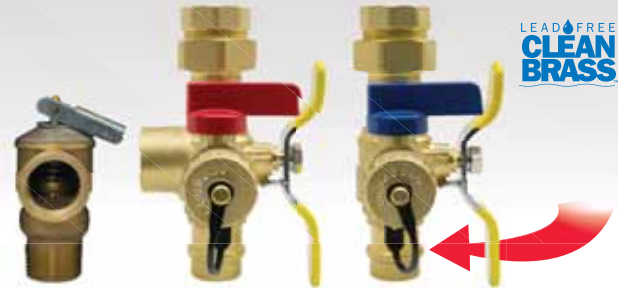

PRO-CONNECT PRESS™ THE ISOLATOR® E-X-P E2™

250 CWP

Tankless Water Heater Service Valve Kit
Hot & Cold Set of Full Port Forged Brass Ball Valves
w/ Hi-Flow Hose Drains, Pressure Relief Valve Outlet
& Adjustable Packing Glands - Lead Free

LEAD-FREE BRASS

Certified to NSF/ANSI 61-G
& NSF/ANSI 372

SIZE	ITEM #	CTN/CASE	LIST PRICE
INCLUDES RESIDENTIAL PRESSURE RELIEF VALVE (150 PSI/200,000 BTU)			
IPS Union × Press			
3/4"	84443WPR	1/10	$123.74
1"	84444WPR	1/10	$210.06
INCLUDES LEAD-FREE RESIDENTIAL PRESSURE RELIEF VALVE (150 PSI/200,000 BTU)			
IPS Union × Press			
3/4"	84443WPR-LF	1/10	$129.07
1"	84444WPR-LF	1/10	$215.39