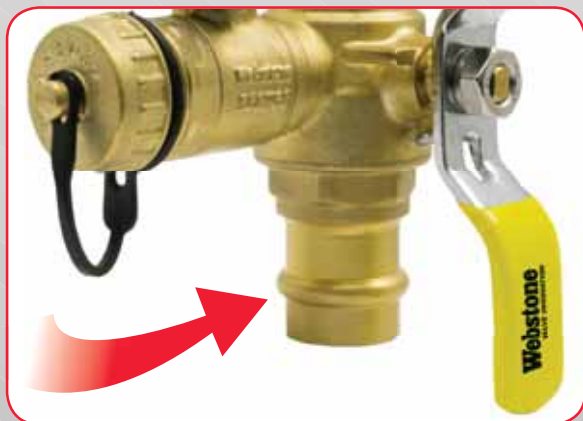

**PRO-CONNECT™
PRESS**

The ISOLATOR®
E·X·P E2
TWH SERVICE VALVES

- Compact version of our original Isolator E-X-P
- Quicker, consistent quality installations
- Fewer leak paths
- Allows for easy cleaning or flushing of any tankless water heater
- Allows for one person diagnostic testing of tankless unit
- IPS union with your choice of **Press**, SWT or IPS connection
- Available with your choice of 3 pressure relief valves

LEAD FREE
**CLEAN
BRASS**
FOR COMPLIANCE
WITH ALL LOW-LEAD
REGULATIONS

**EXCLUSIVE WEBSTONE PRODUCTS
NOW WITH PRESS CONNECTIONS**

Webstone
VALVE INNOVATION

Find us on
Facebook

You Tube

LEARN MORE:

www.webstonevalves.com/EXP

EXCLUSIVE WEBSTONE PRODUCTS NOW WITH PRESS CONNECTIONS

PRO-CONNECT PRESS™ THE ISOLATOR® E-X-P E2™

250 CWP

Tankless Water Heater Service Valve Kit
Hot & Cold Set of Full Port Forged Brass Ball Valves
w/ Hi-Flow Hose Drains, Pressure Relief Valve Outlet
& Adjustable Packing Glands - Lead Free