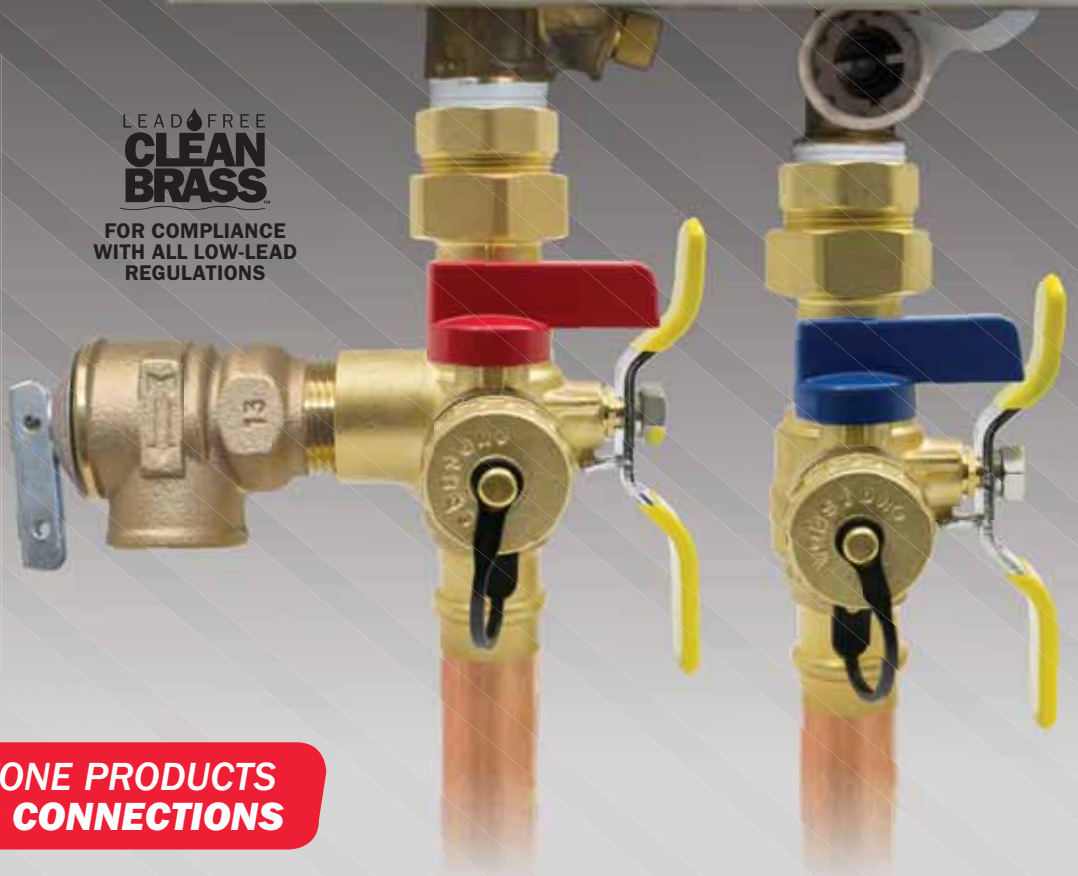

**PRO-CONNECT™
PRESS**

The ISOLATOR®
E·X·P E2
TWH SERVICE VALVES

- Compact version of our original Isolator E-X-P
- Quicker, consistent quality installations
- Fewer leak paths
- Allows for easy cleaning or flushing of any tankless water heater
- Allows for one person diagnostic testing of tankless unit
- IPS union with your choice of **Press**, SWT or IPS connection
- Available with your choice of 3 pressure relief valves

LEAD FREE
**CLEAN
BRASS**
FOR COMPLIANCE
WITH ALL LOW-LEAD
REGULATIONS

**EXCLUSIVE WEBSTONE PRODUCTS
NOW WITH PRESS CONNECTIONS**

Webstone
VALVE INNOVATION

Find us on
Facebook

You Tube

LEARN MORE:

www.webstonevalves.com/EXP

EXCLUSIVE WEBSTONE PRODUCTS NOW WITH PRESS CONNECTIONS

PRO-CONNECT PRESS™ THE ISOLATOR® E-X-P E2™

250 CWP

Tankless Water Heater Service Valve Kit
Hot & Cold Set of Full Port Forged Brass Ball Valves
w/ Hi-Flow Hose Drains, Pressure Relief Valve Outlet
& Adjustable Packing Glands - Lead Free

250 CWP

Tankless Water Heater Service Valve Kit
Hot & Cold Set of Full Port Forged Brass Ball Valves
w/ Hi-Flow Hose Drains, Pressure Relief Valve Outlet
& Adjustable Packing Glands - Lead Free

LEAD-FREE BRASS